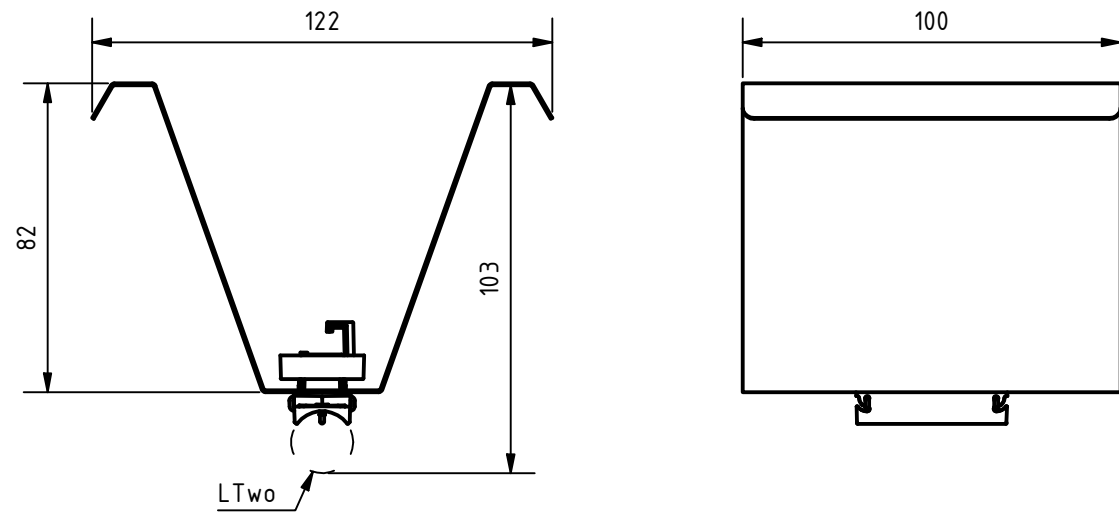

Lumami LAMELLA for constant voltage
for Luxalon V100 Screens (Module 100)

Lumami LAMELLA with mounting spring steel clip for LTwo INDOOR
for Luxalon V100 Screens (Module 100)

Hunter Douglas Luxalon V100 Screens with Module 100

INDEX	TITLE	DATE	NAME	 APL AG Lahnstr. 30 45478 Mülheim Germany	DATE	NAME	
					CREATOR	05.06.2025	Bleul
					CONTROL		
					APPROVAL		
				Lumami® LAMELLA			
					 M = 1 : 2	1/1	
						A3	