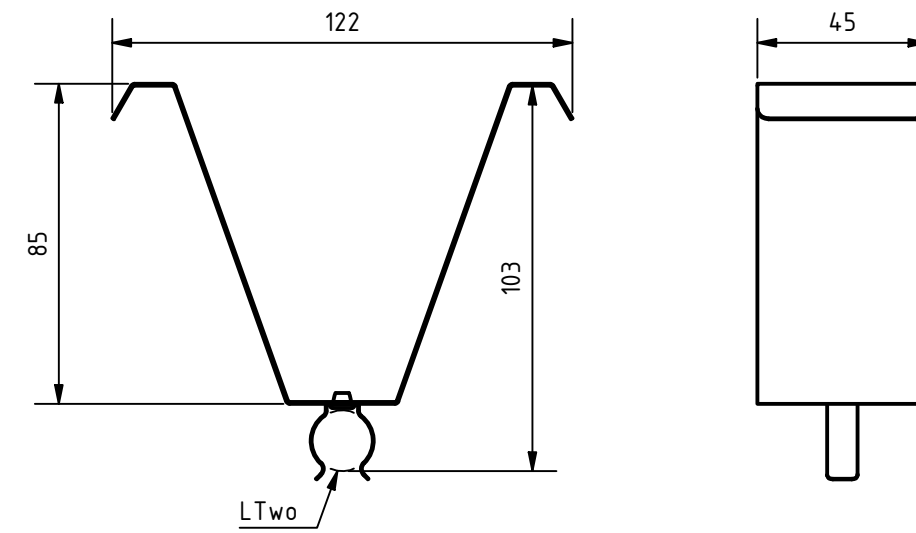

Lumami LAMELLA for constant voltage
for Luxalon V100 Screens (Module 100)

Lumami LAMELLA with mounting spring steel clip for LTwo INDOOR
for Luxalon V100 Screens (Module 100)

Hunter Douglas Luxalon V100 Screens with Module 100

INDEX	TITLE	DATE	NAME	 APL AG Lahnstr. 30 45478 Mülheim Germany	DATE	NAME	
					CREATOR	05.06.2025	Bleul
					CONTROL		
					APPROVAL		
				Lumami® LAMELLA			
					 M = 1 : 2	1/1	
						A3	