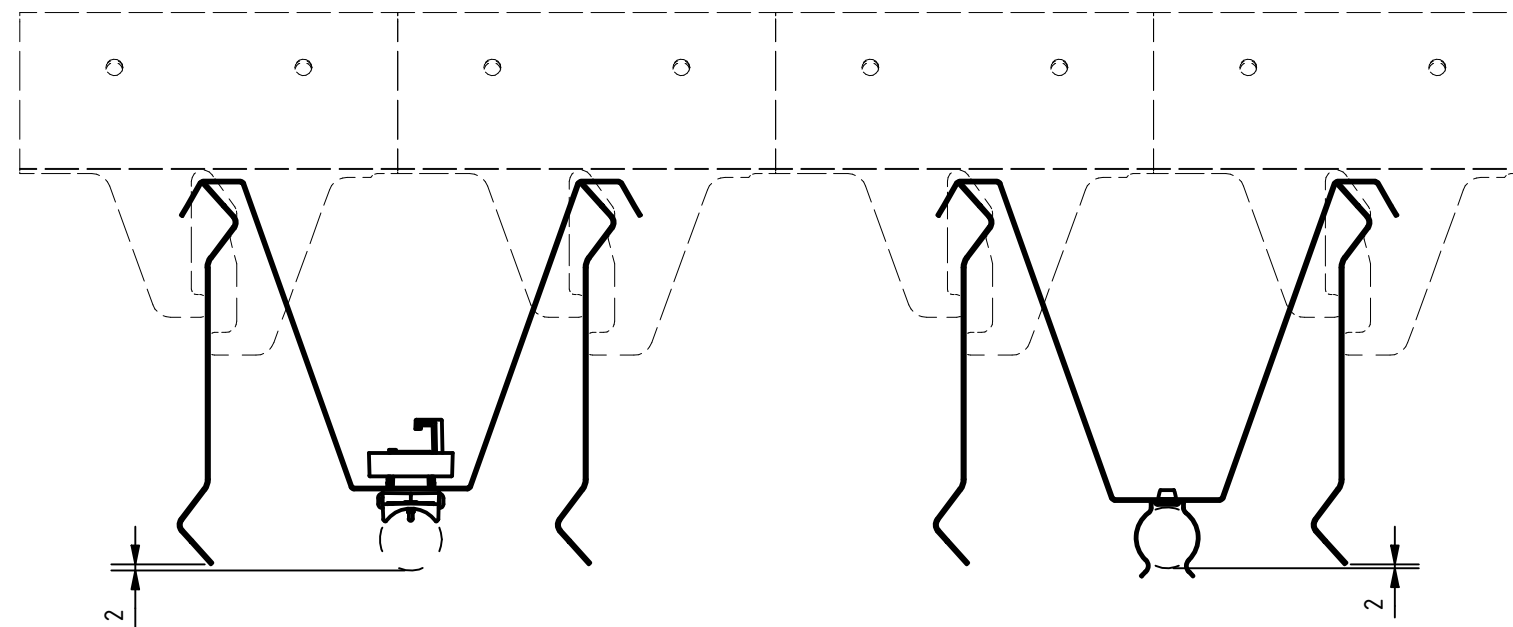

Lumami LAMELLA for constant voltage
for Luxalon V100 Screens (Module 100)

Lumami LAMELLA with mounting spring steel clip for LTwo INDOOR
for Luxalon V100 Screens (Module 100)

Hunter Douglas Luxalon V100 Screens with Module 100

INDEX	TITLE	DATE	NAME	 APL AG Lahnstr. 30 45478 Mülheim Germany	DATE	NAME	
					CREATOR	05.06.2025	Bleul
					CONTROL		
					APPROVAL		
				Lumami® LAMELLA			
					 M = 1 : 2	1/1	
						A3	