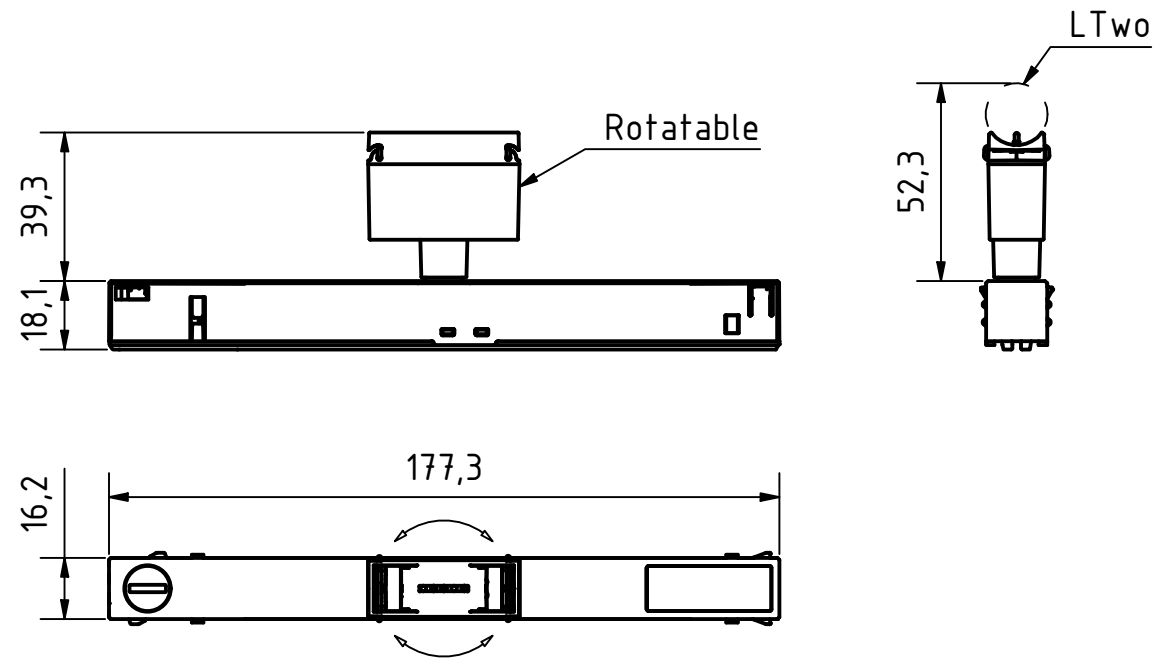

Standard Adapter

Low Adapter

Compatible EVO tracks from Stucchi

Compatible EVO tracks from Stucchi

INDEX	TITLE	DATE	NAME	apl		DATE	NAME
				APL AG Lahnstr. 30 45478 Mülheim Germany	CREATOR	28.05.2025	Bloul
					CONTROL		
					APPROVAL		
				Lumami® LV TRACK			
						M = 1 : 2	
						1/1 A3	