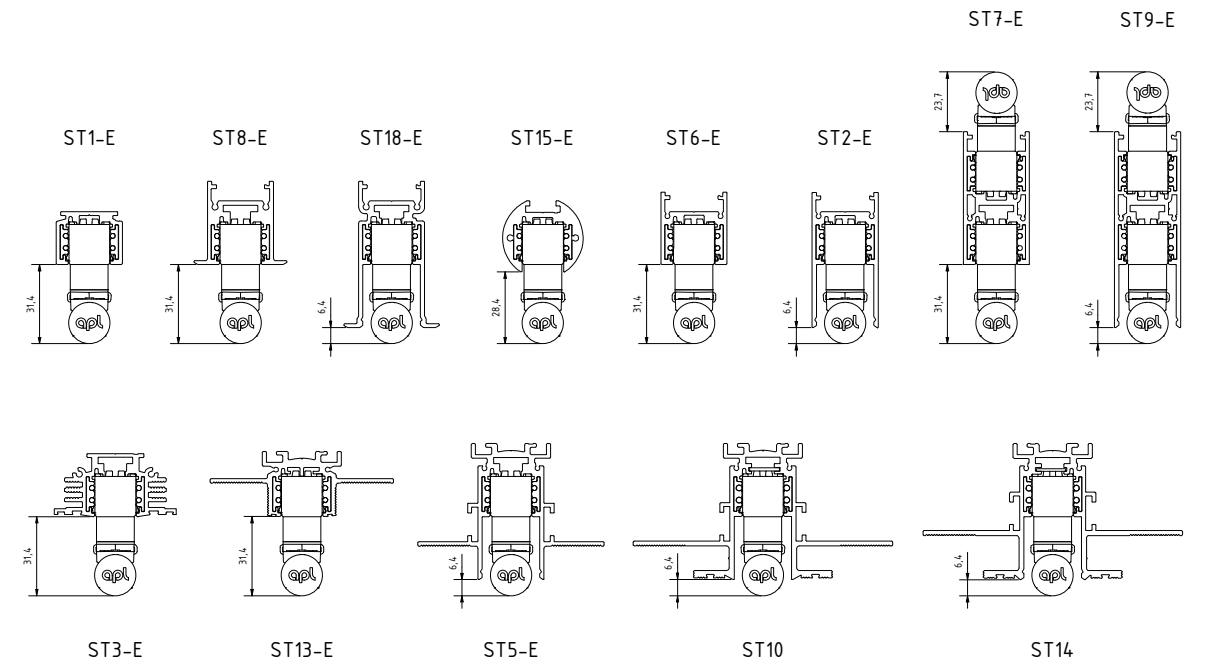

Standard Adapter

Low Adapter

Compatible EVO tracks from Stucchi

Compatible EVO tracks from Stucchi

INDEX	TITLE	DATE	NAME	apl		DATE	NAME
				APL AG Lahnstr. 30 45478 Mülheim Germany	CREATOR	28.05.2025	Bloul
					CONTROL		
					APPROVAL		
				Lumami® LV TRACK			
						M = 1 : 2	
						1/1 A3	