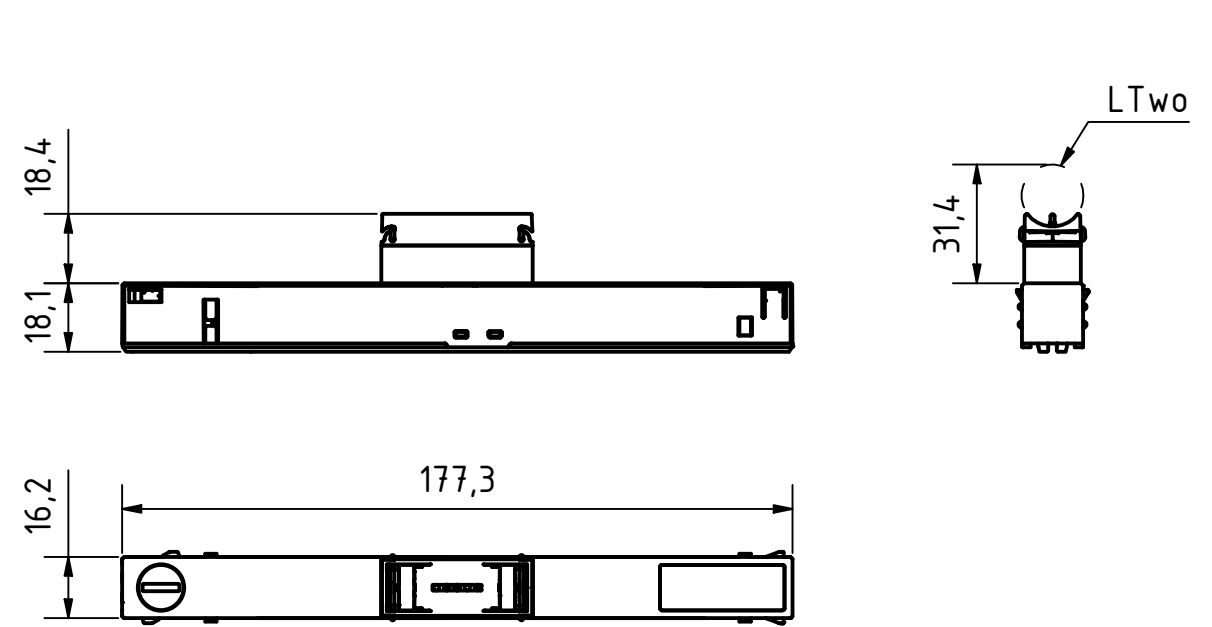

Standard Adapter

Low Adapter

Compatible EVO tracks from Stucchi

Compatible EVO tracks from Stucchi

INDEX	TITLE	DATE	NAME	apl		DATE	NAME
				APL AG Lahnstr. 30 45478 Mülheim Germany	CREATOR	28.05.2025	Bloul
					CONTROL		
					APPROVAL		
				Lumami® LV TRACK			
						M = 1 : 2	
						1/1 A3	