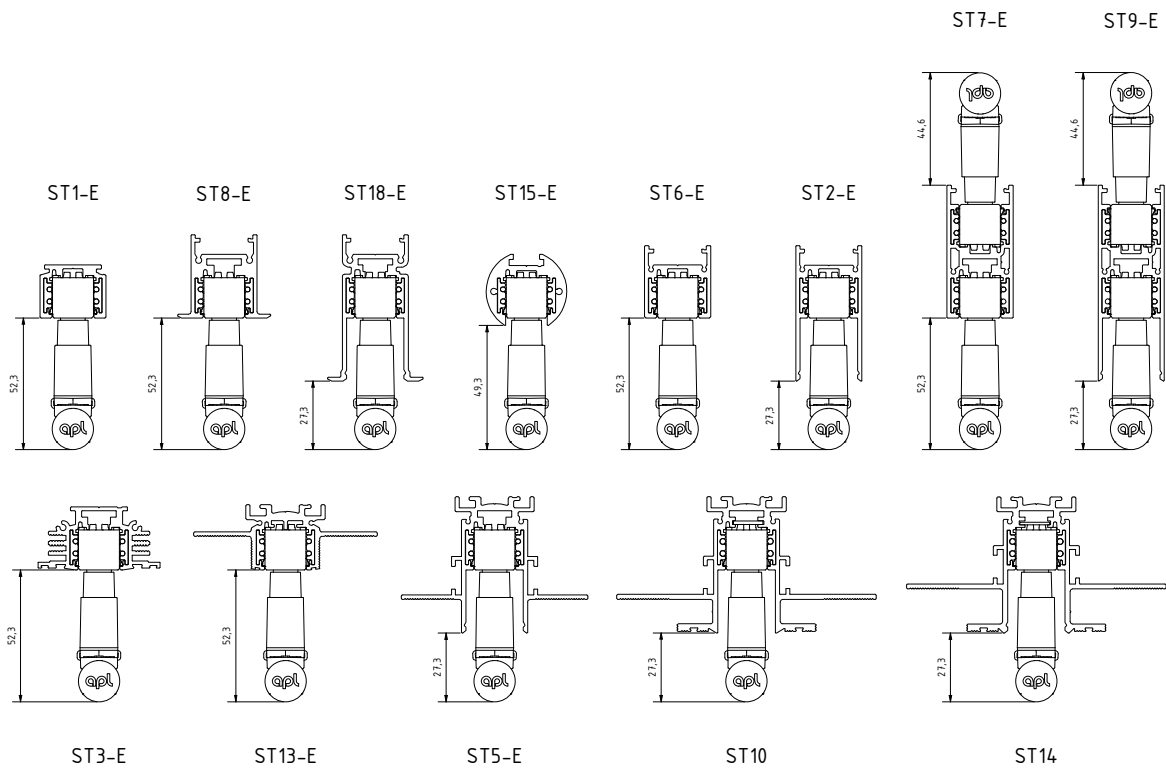

Standard Adapter

Low Adapter

Compatible EVO tracks from Stucchi

Compatible EVO tracks from Stucchi

INDEX	TITLE	DATE	NAME	apl		DATE	NAME
				APL AG Lahnstr. 30 45478 Mülheim Germany	CREATOR	28.05.2025	Bloul
					CONTROL		
					APPROVAL		
				Lumami® LV TRACK			
						M = 1 : 2	
						1/1 A3	