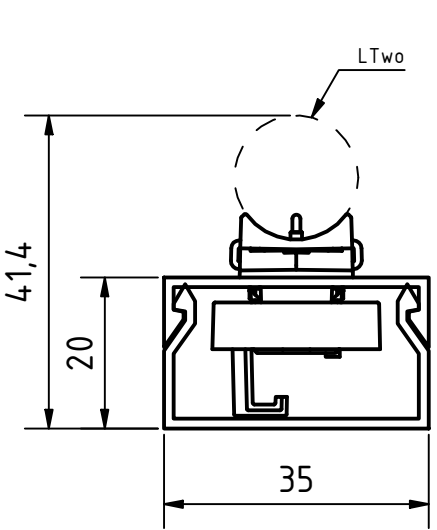

OBO Bettermann
WDK20035

OBO Bettermann
WDK25040

Suitable for slim PSU
(30mm wide & 21mm high)

INDEX	TITLE	DATE	NAME	 APL AG Lahnstr. 30 45478 Mülheim Germany	DATE	NAME	
					CREATOR	28.05.2025	Bleul
					CONTROL		
					APPROVAL		
				Lumami® TRUNKING	 M = 1 : 2	1/1	
						A4	