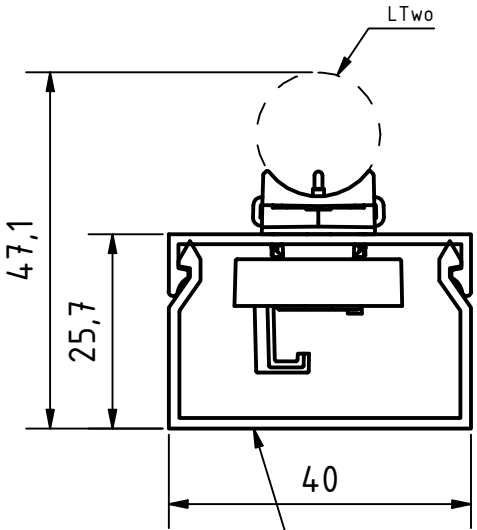

OBO Bettermann
WDK20035

OBO Bettermann
WDK25040

Suitable for slim PSU
(30mm wide & 21mm high)

INDEX	TITLE	DATE	NAME	 APL AG Lahnstr. 30 45478 Mülheim Germany	DATE	NAME	
					CREATOR	28.05.2025	Bleul
					CONTROL		
					APPROVAL		
				Lumami® TRUNKING	 M = 1 : 2	1/1	
						A4	