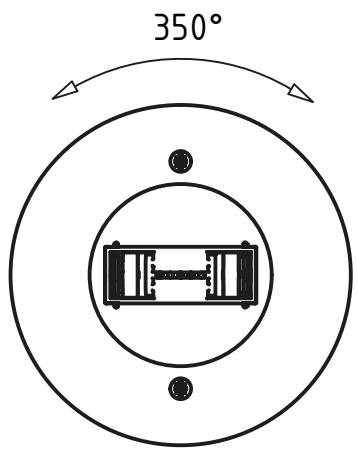

1 2 3 4

A
B
C
D
E

A
B
C
D
E

INDEX	TITLE	DATE	NAME

APL AG
Lahnstr. 30
45478 Mülheim
Germany

	DATE	NAME
CREATOR	28.05.2025	Bleul
CONTROL		
APPROVAL		

Lumami® FLUSH BOX

	M = 1 : 2	1/1
		A4

1 2 3 4