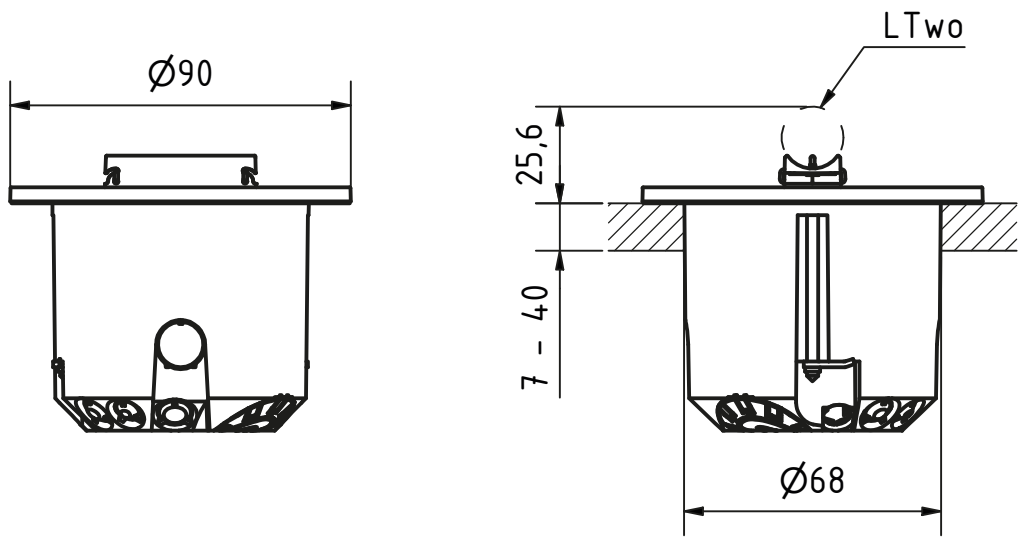

1 2 3 4

A
B
C
D
E

A
B
C
D
E

INDEX	TITLE	DATE	NAME

APL AG
Lahnstr. 30
45478 Mülheim
Germany

	DATE	NAME
CREATOR	28.05.2025	Bleul
CONTROL		
APPROVAL		

Lumami® FLUSH BOX

	M = 1 : 2	1/1
		A4

1 2 3 4