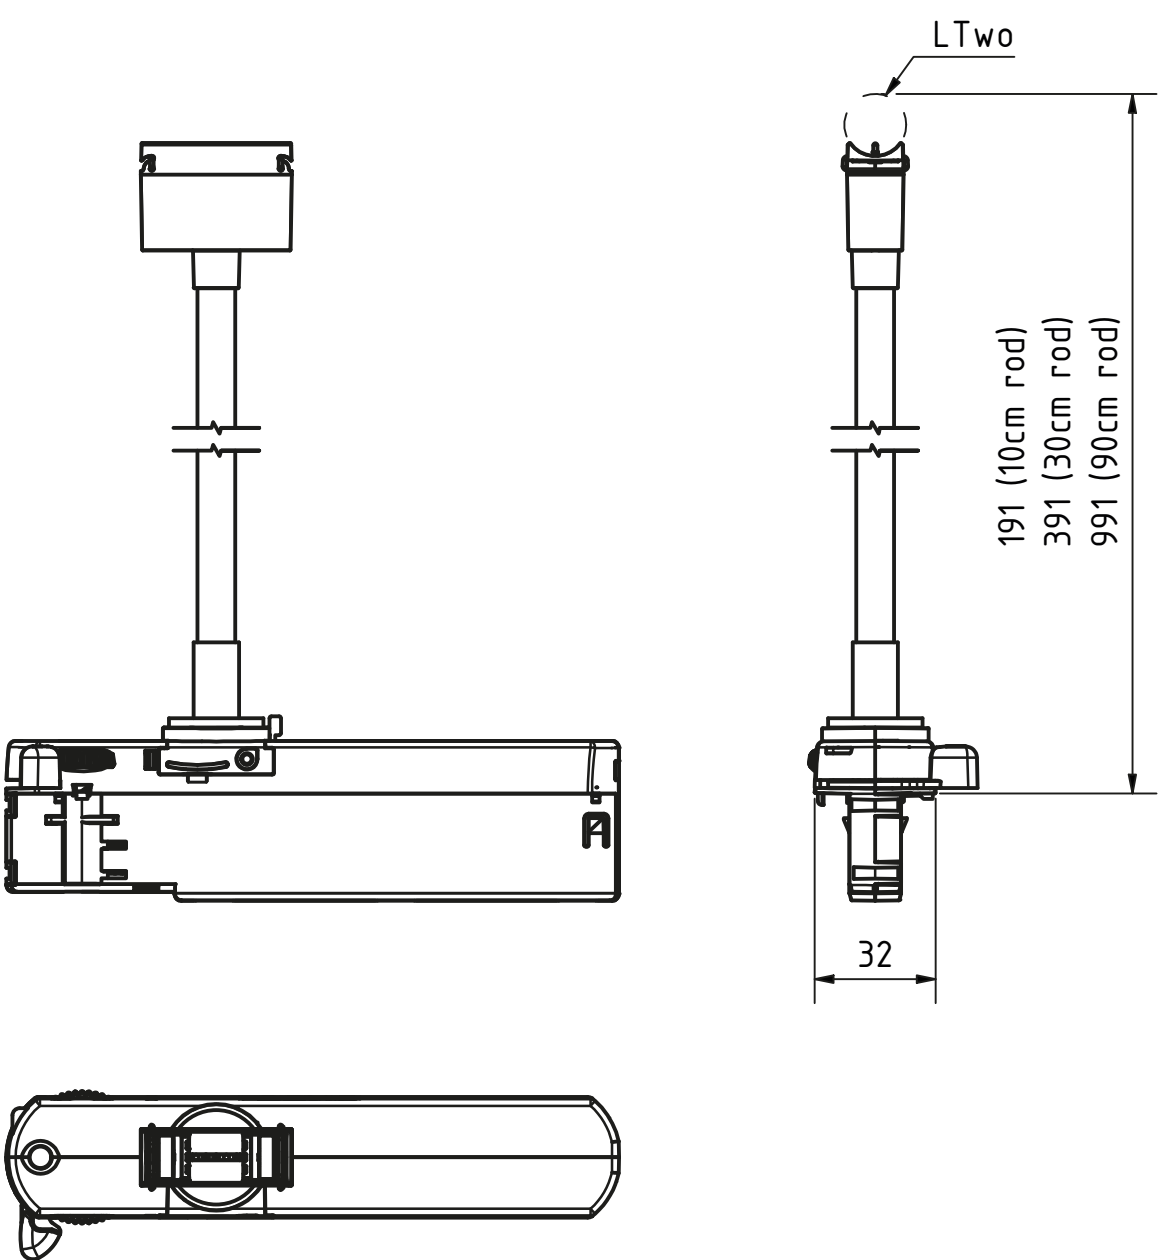

INDEX	TITLE	DATE	NAME		APL AG Lahnstr. 30 45478 Mülheim Germany		DATE	NAME
						CREATOR	28.05.2025	Bleul
						CONTROL		
				APPROVAL				
				Lumami® HV TRACK with rod				
							M = 1 : 2	1/1
						A4