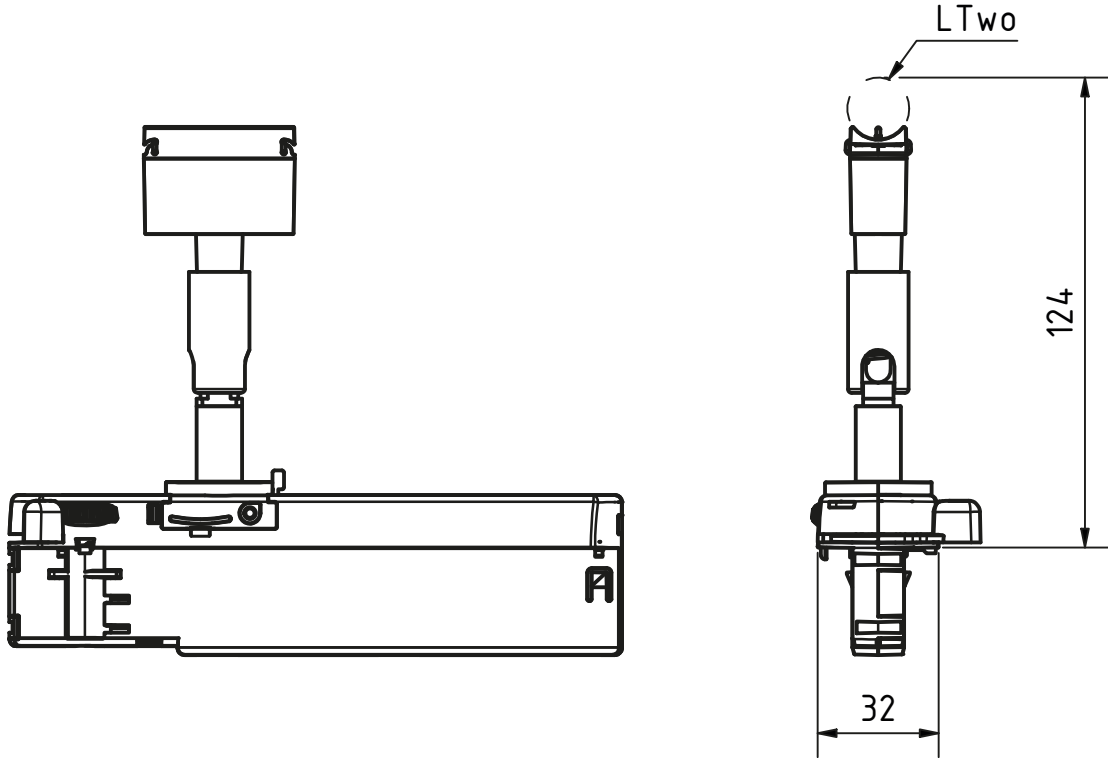

1 2 3 4

A

A

B

B

C

C

D

D