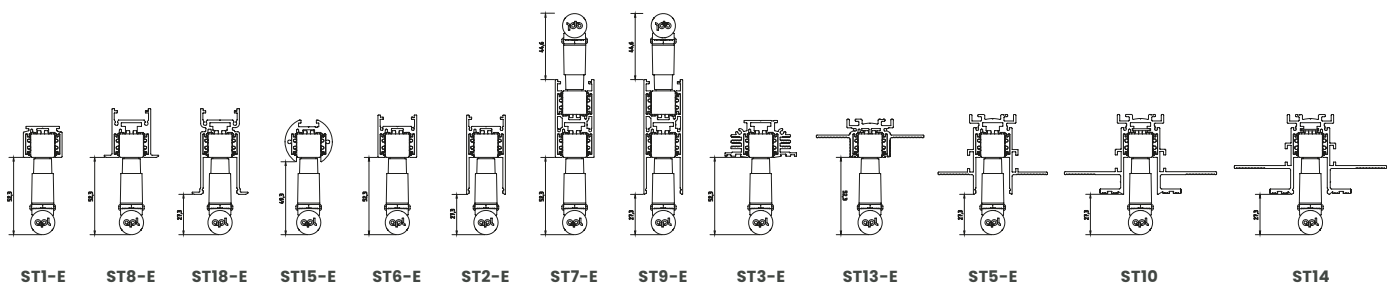

Lumami® LV TRACK for 48V MULTISYSTEM® EVO

Produktbeschreibung

Lumami® LV TRACK. Die lineare Stromschieneleuchte für die 48 V Stromschiene MULTISYSTEM® EVO von Stucchi. Dimmbar über DALI und verfügbar in Weiß und Schwarz.
Zur Verwendung der LTwo® MAG in Konstantspannung von 350 bis 4.600 Lumen und 12 verschiedenen Optiken (von Narrowsspot, über Wide Flood (UGR<19) bis Wallwasher).

Product description

Lumami® LV TRACK. The linear track luminaire for the 48 V MULTISYSTEM® EVO track from Stucchi. Dimmable via DALI and available in white and black.
For using the LTwo® MAG in constant voltage from 350 to 4,600 lumens and 12 different optics (from narrow spot to wide flood (UGR<19) and wallwasher).

Produkteigenschaften / Product features

Product	OP	Color	Dim	Art. Nr.
Lumami LV TRACK in constant voltage for LTwo MAG 142-1402mm - Dimmable with DALI - white	CV	white	DALI	15176
Lumami LV TRACK in constant voltage for LTwo MAG 142-1402mm - Dimmable with DALI - black	CV	black	DALI	15177

Kompatibel mit EVO Track / Compatible with EVO track

Konfiguration der Leuchte / *Configuration of the luminaire*

Lumami®

1x Lumami® HV TRACK

<https://apl.ag/products/lumami/lvtrack>

+

LTwo®

1x LTwo® MAG in constant voltage