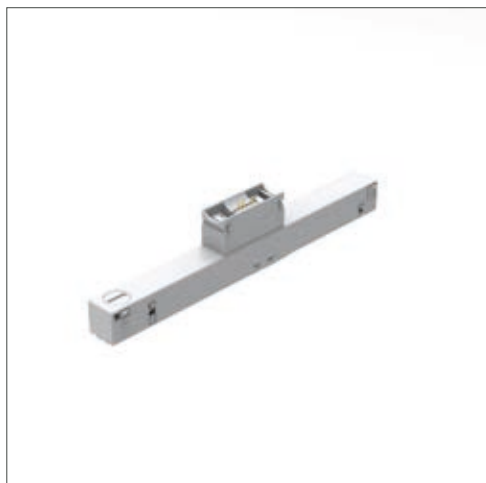

Lumami® LV TRACK low Adapter for 48V MULTISYSTEM® EVO

Produktbeschreibung

Lumami® LV TRACK. Die lineare Stromschieneleuchte für die 48 V Stromschiene MULTISYSTEM® EVO von Stucchi. Dimmbar über DALI und verfügbar in Weiß und Schwarz.
Zur Verwendung der LTwo® MAG in Konstantspannung von 350 bis 4.600 Lumen und 12 verschiedenen Optiken (von Narrowsspot, über Wide Flood (UGR<19) bis Wallwasher).

Product description

Lumami® LV TRACK. The linear track luminaire for the 48 V MULTISYSTEM® EVO track from Stucchi.
Dimmable via DALI and available in white and black.
For using the LTwo® MAG in constant voltage from 350 to 4,600 lumens and 12 different optics (from narrow spot to wide flood (UGR<19) and wallwasher).

Produkteigenschaften / Product features

Product	OP	Color	Dim	Art. Nr.
Lumami LV TRACK low adapter in constant voltage for LTwo MAG 142-1402mm - Dimmable with DALI - white	CV	white	DALI	22513
Lumami LV TRACK low adapter in constant voltage for LTwo MAG 142-1402mm - Dimmable with DALI - black	CV	black	DALI	22514

Kompatibel mit EVO Track / Compatible with EVO track

Konfiguration der Leuchte / *Configuration of the luminaire*

Lumami®

1x Lumami® HV TRACK

<https://apl.ag/products/lumami/lvtrack>

+

LTwo®

1x LTwo® MAG in constant voltage